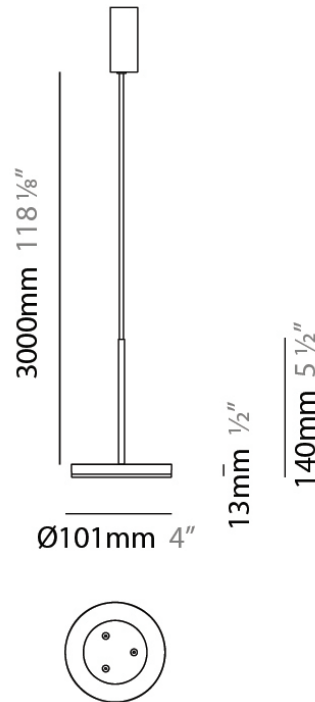

PROJECT	_____
TYPE	_____
NOTES	_____
QUANTITY	_____
DATE	_____

BELLA SUSPENSION

D81667R9-TIM

GENERAL

Series: Bella
Brand: Panzeri
Division: Design
Mounting Type: Suspension
Mounting Location: Ceiling
Subcategory: Pendant

PHYSICAL

Shape: Round
Diameter (mm): 101
Diameter (in): 4
Height (mm): 13
Height (in): 1/2
Max. Overall Height (mm): 3013
Max. Overall Height (in): 118 5/8
Light Distribution: Direct
Weight (kg): 0.54501
Weight (lbs): 1.2
Diffuser: Acrylic Diffuser With Matt Finish
Fixture Material: Aluminum Die Cast
Cable Details: 3000mm / 118 1/8" Cable

ELECTRICAL

Lamp Type: LED
Input Wattage (W): 6.5
Total Output Wattage (W): 4.5
Dimming: Non-Dimmable
Driver Included: Yes
Driver Location: Integrated
Driver Type: Constant Voltage - Universal
Driver Class: Class 2
Input Voltage (V): 120 - 277

LED

Color Temperature (°K): 2700
Max. Delivered Lumen (lm): 388
CRI: >90 CRI
Lamp Life (hrs): 50000

OPTICAL

RATINGS AND CERTIFICATIONS

Certified By: CSA Certified to UL and CSA Standards
IP rating: IP40