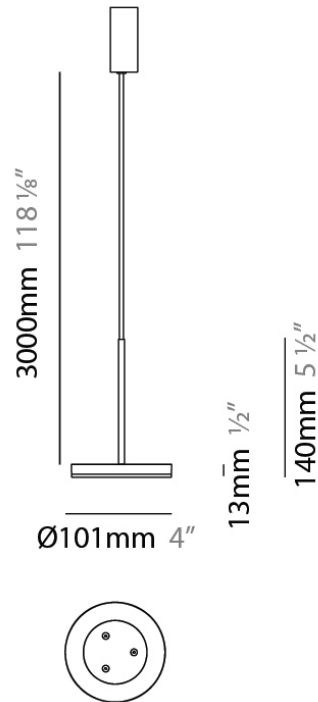

BELLA SUSPENSION

D81667-TIM

PROJECT _____

TYPE _____

NOTES _____

QUANTITY _____

DATE _____

GENERAL

Series: Bella
Brand: Panzeri
Division: Design
Mounting Type: Suspension
Mounting Location: Ceiling
Subcategory: Pendant

PHYSICAL

Shape: Disc
Diameter (mm): 101
Diameter (in): 4
Height (mm): 13
Height (in): 1/2
Max. Overall Height (mm): 3013
Max. Overall Height (in): 118 5/8
Light Distribution: Direct
Weight (kg): 0.54501
Weight (lbs): 1.2
Diffuser: Opal - Acrylic
Fixture Material: Metal

ELECTRICAL

Lamp Type: LED
Input Wattage (W): 6.5
Dimming: Non-Dimmable
Driver Location: Integrated
Input Voltage (V): 120

LED

Number of LEDs: 1
Color Temperature (°K): 2700
Max. Delivered Lumen (lm): 388
Nominal Lumen (lm): 460
CRI: >80 CRI

OPTICAL

RATINGS AND CERTIFICATIONS

Certified By: CSA Certified to UL and CSA Standards
IP rating: IP40