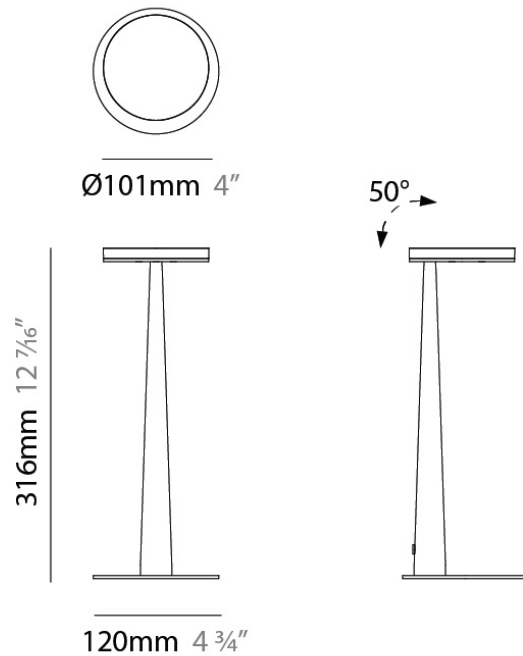

BELLA PORTABLE

D84376R9-BRZ

PROJECT	
TYPE	
NOTES	
QUANTITY	
DATE	

GENERAL

Series: Bella
Brand: Panzeri
Division: Design
Mounting Type: Portable
Mounting Location: Table
Subcategory: Task

PHYSICAL

Shape: Abstract
Diameter (mm): 101
Diameter (in): 4
Height (mm): 316
Height (in): 12 ⁷/₁₆
Light Distribution: Adjustable / Direct
Weight (kg): 0.853
Weight (lbs): 1.88
Diffuser: Opal - Acrylic
Fixture Material: Aluminum Die Cast

ELECTRICAL

Lamp Type: LED
Input Wattage (W): 5
Dimming: 5-Step Touch Dimming
Driver Location: Inline Transformer Plug
Input Voltage (V): 120

LED

Number of LEDs: 1
Color Temperature (°K): 2700
Max. Delivered Lumen (lm): 388
Nominal Lumen (lm): 460
CRI: >90 CRI
Lamp Life (hrs): 70000

OPTICAL

Optic°: Diffused
Adjustability: Tilt 50°

RATINGS AND CERTIFICATIONS

Certified By: CSA Certified to UL and CSA Standards
IP rating: IP20